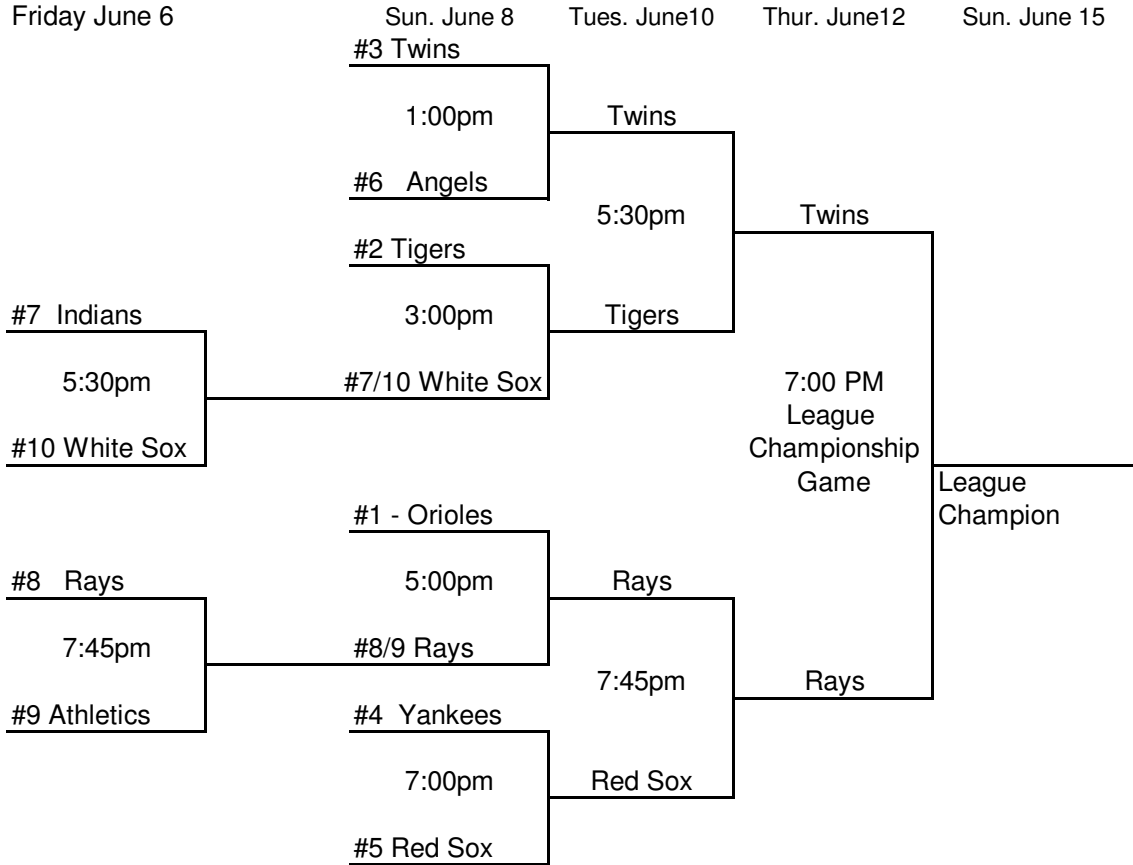

2008 TLL MAJORS AMERICAN LEAGUE TOURNAMENT
All Games on Field #7 - AL Field

World Series Game to be on Sunday 6/15 - 7:00 pm on Field 6 (NL Field)

MAJORS TOURNAMENT NOTES

- *Higher seed is the HOME team until World Series Game
- *6/6 and 6/8 games: No inning shall start after 1:35, but that inning will be completed.
- *If the game is TIED, it will continue using regular extra inning rules.
- *There is NO time limit for semifinals, league final and World Series game.
- *Coaches will umpire bases for Fri and Sat games beginning with the #4/#5 seeds umpiring the Fri 5:30 game.
- *Coaches should umpire the game following the game their team plays.
- *Colonial umpires will handle home and bases for semifinals, League Final and World Series Game
- *The World Series game is scheduled for the **NL Field**, with the **AL** as the home team.

Sunday June 15 - "World Series Saturday at TLL"

- 2:40pm Introductions for Minors World Series Game
- 3:00pm Minors World Series Game on Field #6 (NL)
- 5:00pm Minors World Series Post-Game Awards
- 5:30pm D-5 Tournament Teams and Sportsmanship Awards Introductions on Field #6 (NL)
- 6:00pm 50th anniversary presentation
- 6:50pm Introductions for Majors World Series Game
- 7:00pm Majors World Series Game on Field #6 (NL)
- 9:00pm Majors World Series Post-Game Awards