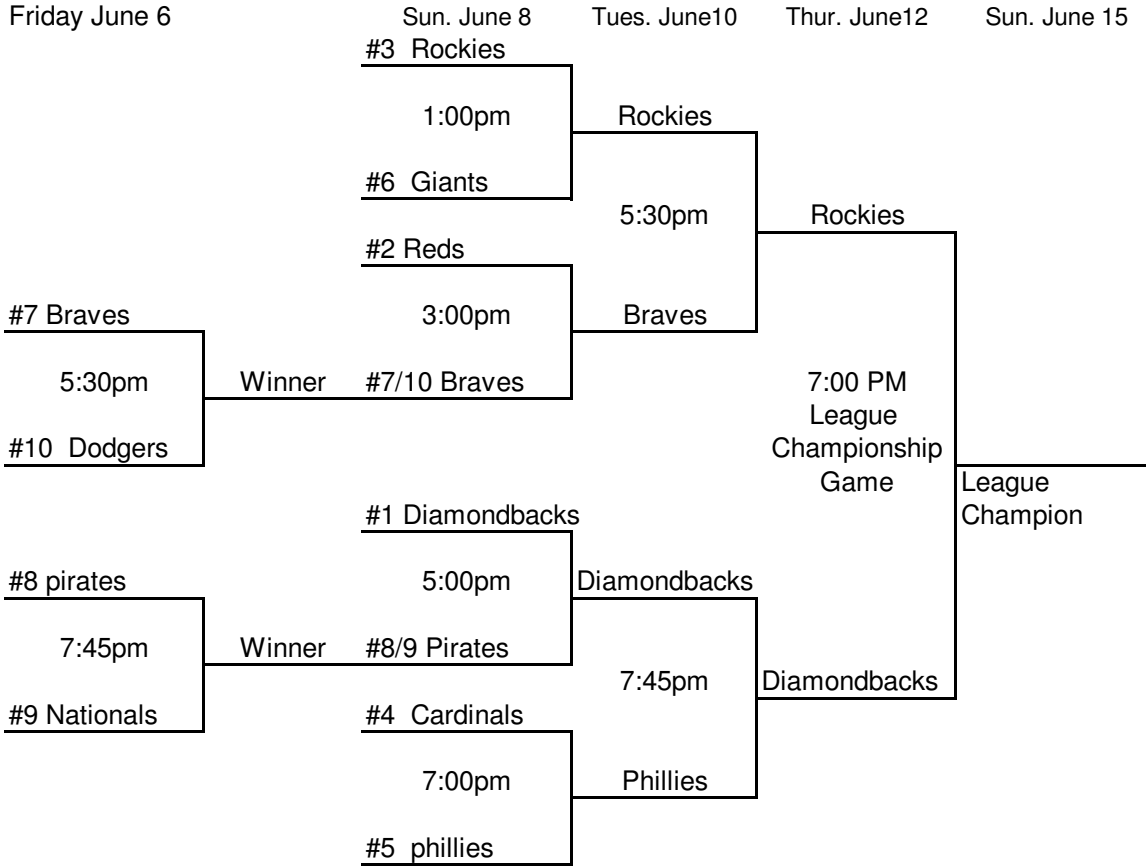

2008 TLL MAJORS NATIONAL LEAGUE TOURNAMENT
 All Games on Field #6 - Guedri Field

World Series Game to be on Sunday 6/15 - 7:00 pm on Field 6 (NL Field)

MAJORS TOURNAMENT NOTES

- *Higher seed is the HOME team until World Series Game
- *6/6 and 6/8 games: No inning shall start after 1:35, but that inning will be completed.
- *If the game is TIED, it will continue using regular extra inning rules.
- *There is NO time limit for semifinals, league final and World Series game.
- *Coaches will umpire bases for Fri and Sat games beginning with the #4/#5 seeds umpiring the Fri 5:30 game.
- *Coaches should umpire the game following the game their team plays.
- *Colonial umpires will handle home and bases for semifinals, League Final and World Series Game
- *The World Series game is scheduled for the **NL Field**, with the **AL** as the home team.

Sunday June 15 - "World Series Saturday at TLL"

- 2:40pm Introductions for Minors World Series Game
- 3:00pm Minors World Series Game on Field #6 (NL)
- 5:00pm Minors World Series Post-Game Awards
- 5:30pm D-5 Tournament Teams and Sportsmanship Awards Introductions on Field #6 (NL)
- 6:00 pm 50th anniversary presentations
- 6:50pm Introductions for Majors World Series Game
- 7:00pm Majors World Series Game on Field #6 (NL)
- 8:00pm Majors World Series Post-Game Awards

Sunday June 15 - "World Series Saturday at TLL"

- 2:40pm Introductions for Minors World Series Game
- 3:00pm Minors World Series Game on Field #6 (NL)
- 5:00pm Minors World Series Post-Game Awards
- 5:30pm D-5 Tournament Teams and Sportsmanship Awards Introductions on Field #6 (NL)
- 6:00pm 50th anniversary presentation
- 6:50pm Introductions for Majors World Series Game
- 7:00pm Majors World Series Game on Field #6 (NL)
- 9:00pm Majors World Series Post-Game Awards