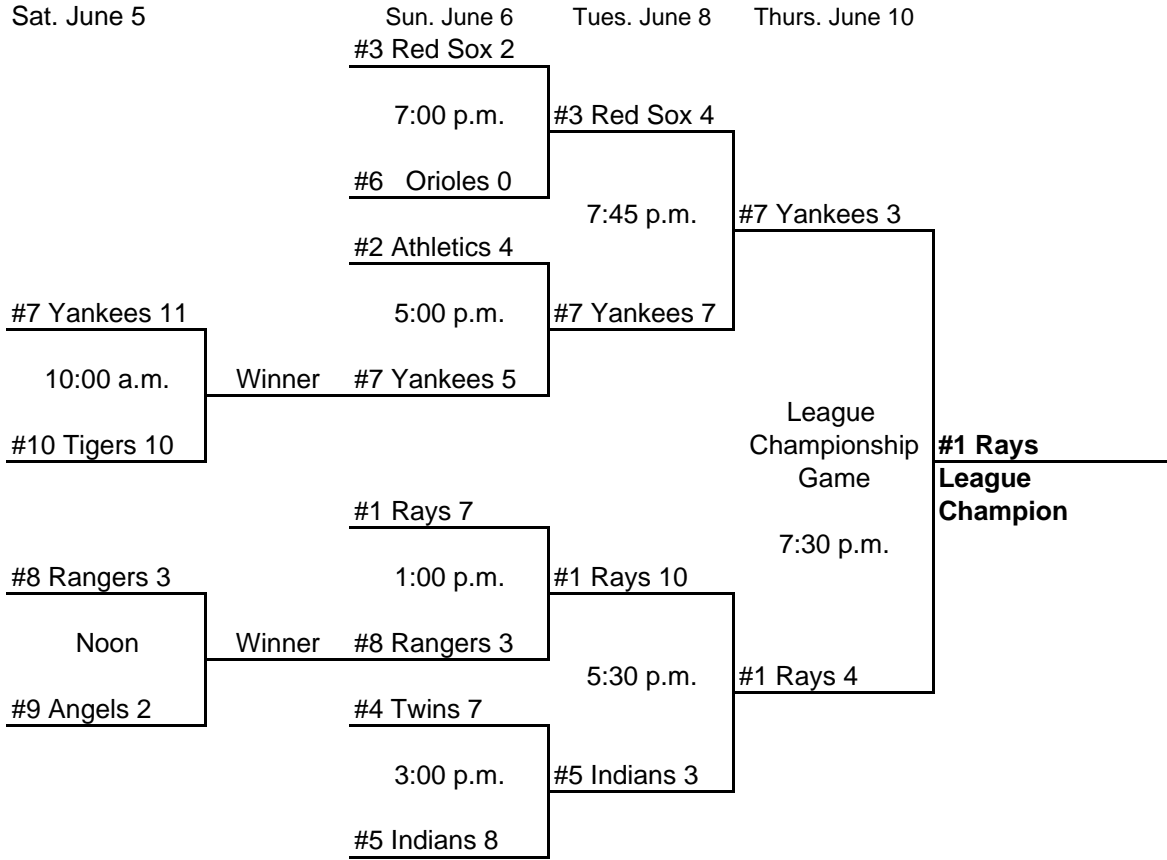

2010 TLL MAJORS AMERICAN LEAGUE TOURNAMENT
All Games on Field #7 - AL Field

World Series Game to be on Sunday June 13 at 6:00 p.m. on Field 6 (NL Field)

MAJORS TOURNAMENT NOTES

- *Higher seed is the HOME team until World Series Game
- *6/5 and 6/6 games: No inning shall start after 1:35, but that inning will be completed.
- *If the game is TIED, it will continue using regular extra inning rules.
- *There is NO time limit for semifinals, league final and World Series game.
- *Coaches will umpire bases for Sat. and Sun. games beginning with the #4/#5 seeds umpiring the Sat. 10:00 a.m. game.
- *Coaches should umpire the game following the game their team plays.
- *Colonial umpires will handle home and bases for semifinals, League Final and World Series Game
- *The World Series game is scheduled for the **NL Field**, with the **AL** as the home team.

Sunday June 13 at 6:00 p.m. - "World Series Majors "

- 5:30 p.m. Regular Season Champions and Sportsmanship Awards Introductions on Field #6 (NL)
- 5:50 p.m. Introductions for Majors World Series Game
- 6:00 p.m. Majors World Series Game on Field #6 (NL)
- 8:00 p.m. Majors Post Game Awards