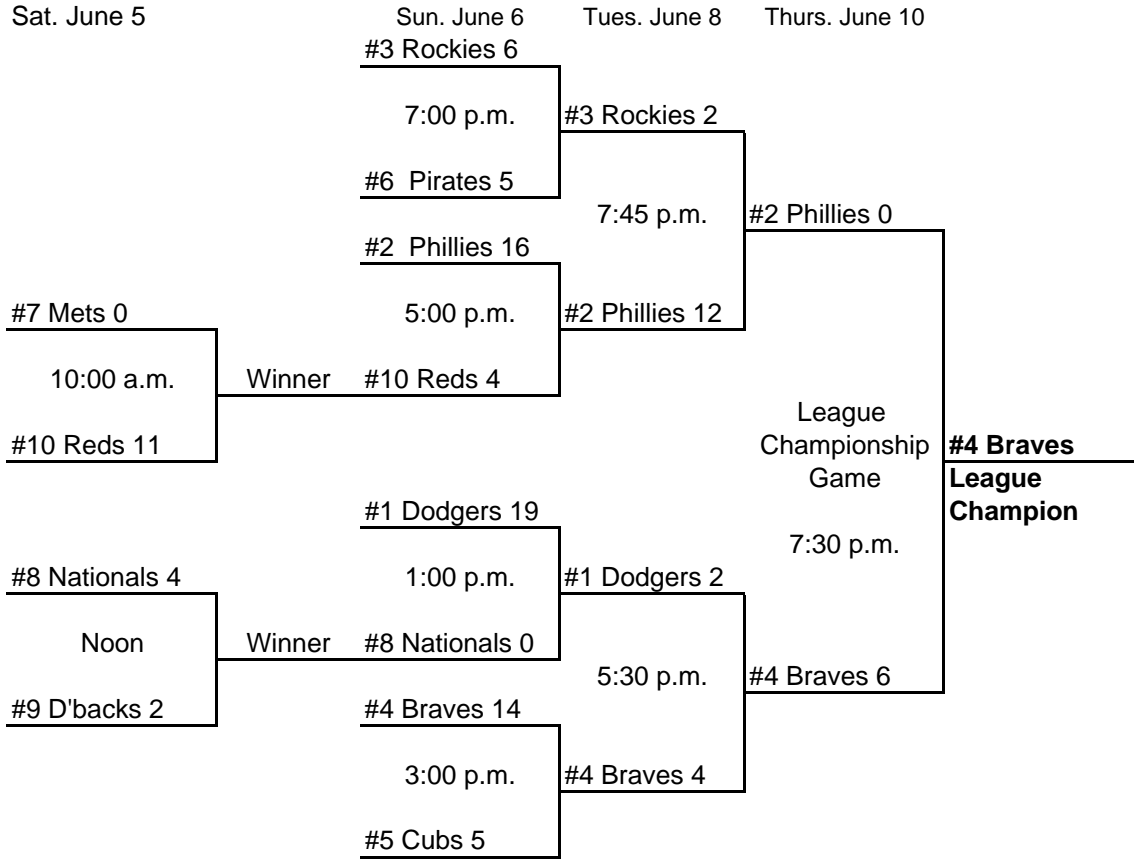

2010 TLL MAJORS NATIONAL LEAGUE TOURNAMENT
 All Games on Field #6 - Guedri Field

World Series Game to be on Sunday June 13 at 6:00 p.m. on Field 6 (NL Field)

MAJORS TOURNAMENT NOTES

- *Higher seed is the HOME team until World Series Game
- *6/5 and 6/6 games: No inning shall start after 1:35, but that inning will be completed.
- *If the game is TIED, it will continue using regular extra inning rules.
- *There is NO time limit for semifinals, league final and World Series game.
- *Coaches will umpire bases for Sat. and Sun. games beginning with the #4/#5 seeds umpiring the Sat. 10:00 a.m. game.
- *Coaches should umpire the game following the game their team plays.
- *Colonial umpires will handle home and bases for semifinals, League Final and World Series Game
- *The World Series game is scheduled for the **NL Field**, with the **AL** as the home team.

Sunday June 13 at 6:00 p.m. - "World Series Majors "

- 5:30 p.m. Regular Season Champions and Sportsmanship Awards Introductions on Field #6 (NL)
- 5:50 p.m. Introductions for Majors World Series Game
- 6:00 p.m. Majors World Series Game on Field #6 (NL)
- 8:00 p.m. Majors Post Game Awards